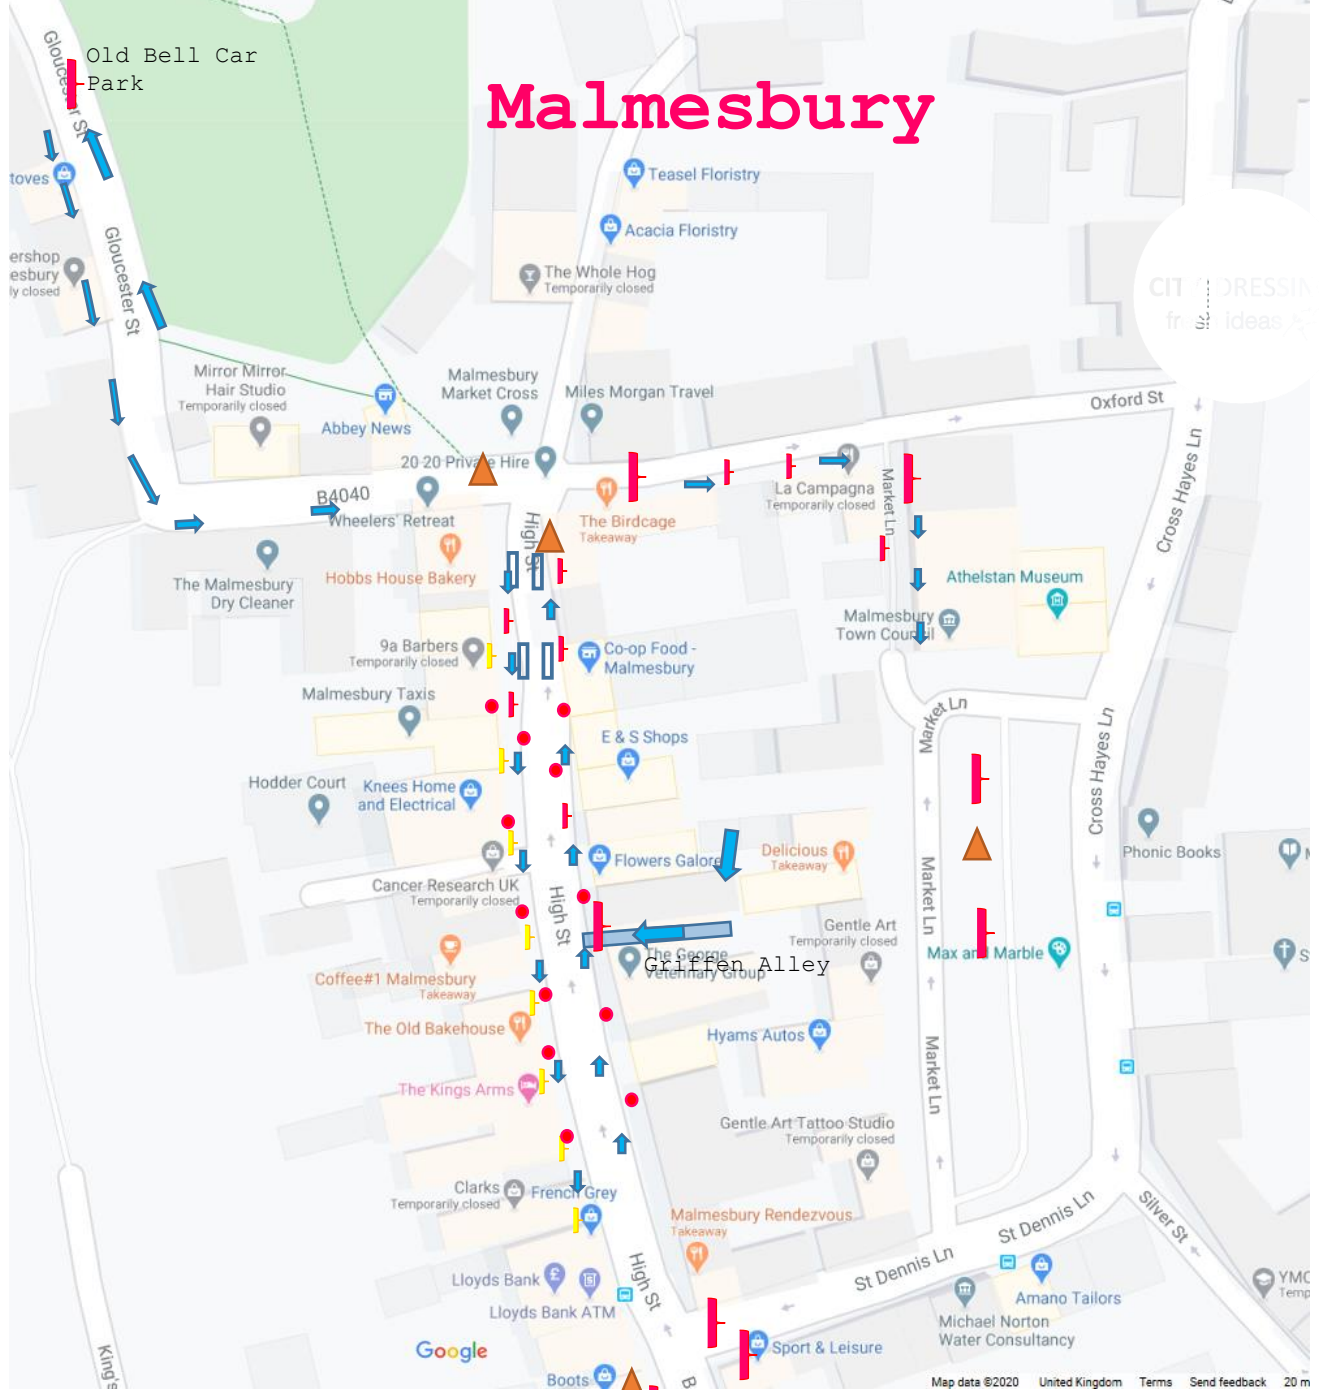

# Malmesbury

CITY DRESSING  
fresh ideas

Information towers	4	
Correx signs large	12	
Correx signs small	20	
Queueing graphics	100	
Arrow stencils	60	
Planters	4	
Traffic suspensions signs	10	
Line markings	500m	

**SAFE AND WELCOMING**

CITY DRESSING  
fresh ideas

# Malmesbury

SAFE AND WELCOMING

CITY DRESSING  
fresh ideas