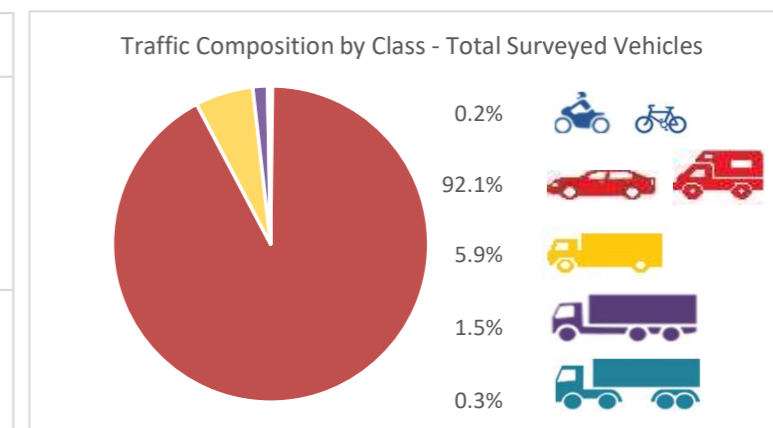

Direction	7-Day Average Speed	7-Day 85th %ile Speed
Northbound	23.4	27.9
Southbound	22.6	26.5
Combined	23.0	27.2

Direction	Weekday Average Total Traffic	7-Day Average Traffic	Weekly Traffic Total
Northbound	1767	1638	11467
Southbound	1964	1805	12634
Combined	3731	3443	24101

On a 7-day average		
6.4%	0.5%	0.0%
3.2%	0.3%	0.0%
4.7%	0.4%	0.0%
of vehicles are travelling over posted speed limit (PSL)	of vehicles are traveling 10% +2 over PSL (35mph)	of vehicles are 15mph over PSL (45mph)